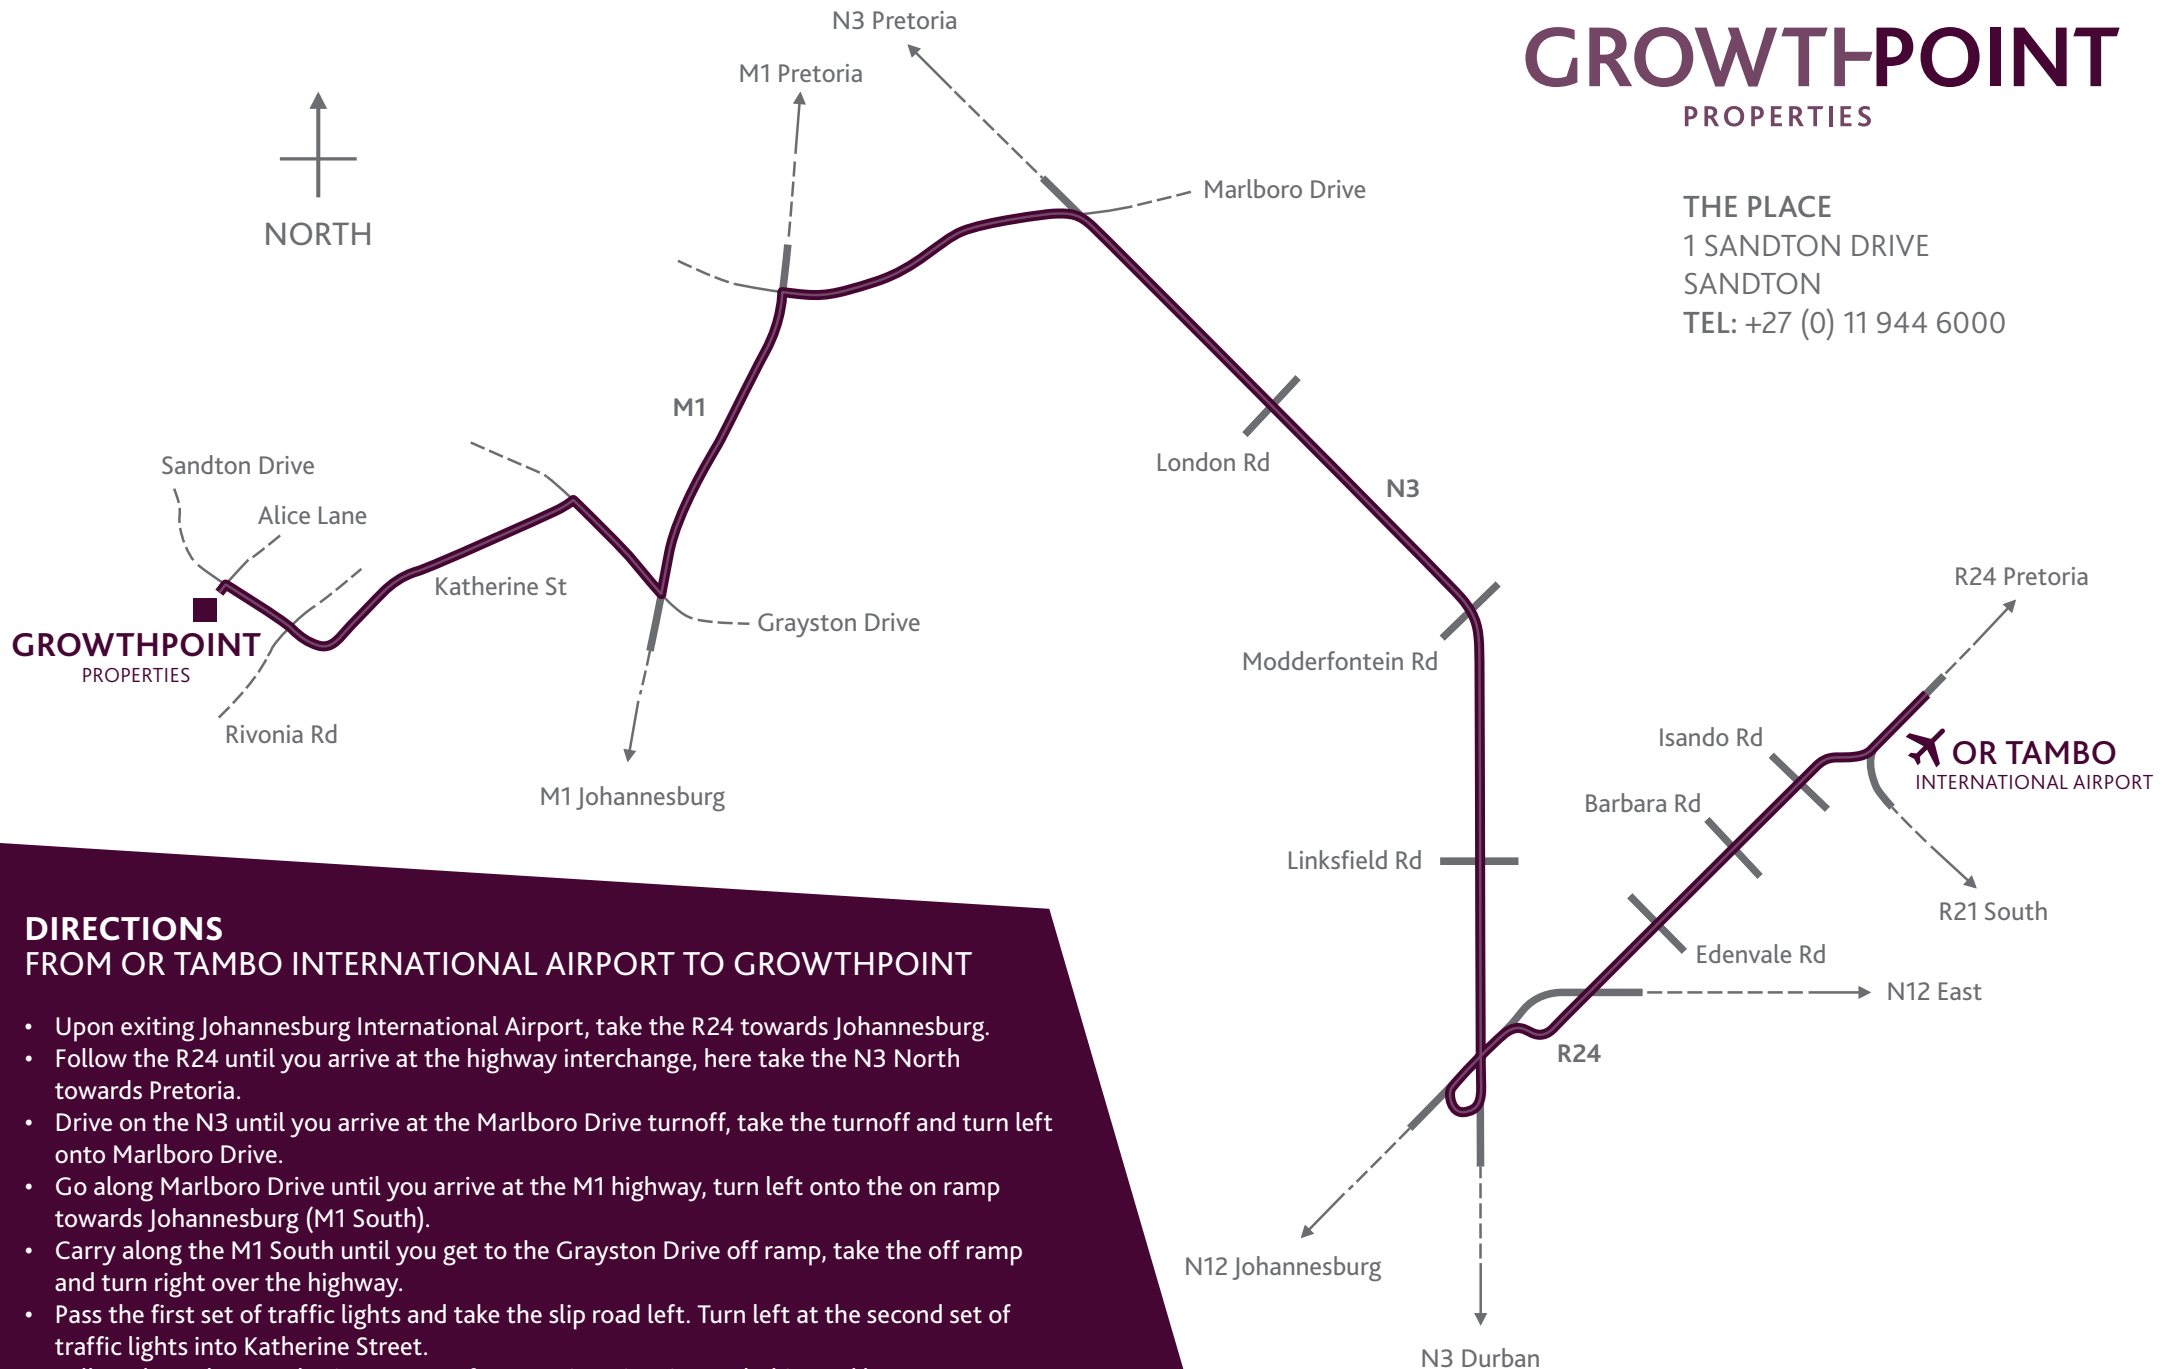

GROWTH-POINT

PROPERTIES

THE PLACE

1 SANDTON DRIVE

SANDTON

TEL: +27 (0) 11 944 6000

DIRECTIONS

FROM OR TAMBO INTERNATIONAL AIRPORT TO GROWTHPOINT

- Upon exiting Johannesburg International Airport, take the R24 towards Johannesburg.
- Follow the R24 until you arrive at the highway interchange, here take the N3 North towards Pretoria.
- Drive on the N3 until you arrive at the Marlboro Drive turnoff, take the turnoff and turn left onto Marlboro Drive.
- Go along Marlboro Drive until you arrive at the M1 highway, turn left onto the on ramp towards Johannesburg (M1 South).
- Carry along the M1 South until you get to the Grayston Drive off ramp, take the off ramp and turn right over the highway.
- Pass the first set of traffic lights and take the slip road left. Turn left at the second set of traffic lights into Katherine Street.
- Follow through on Katherine Street. After crossing Rivonia Road, this road becomes Sandton Drive.
- Carry along for approximately 900m until you arrive at Growthpoint on your left.