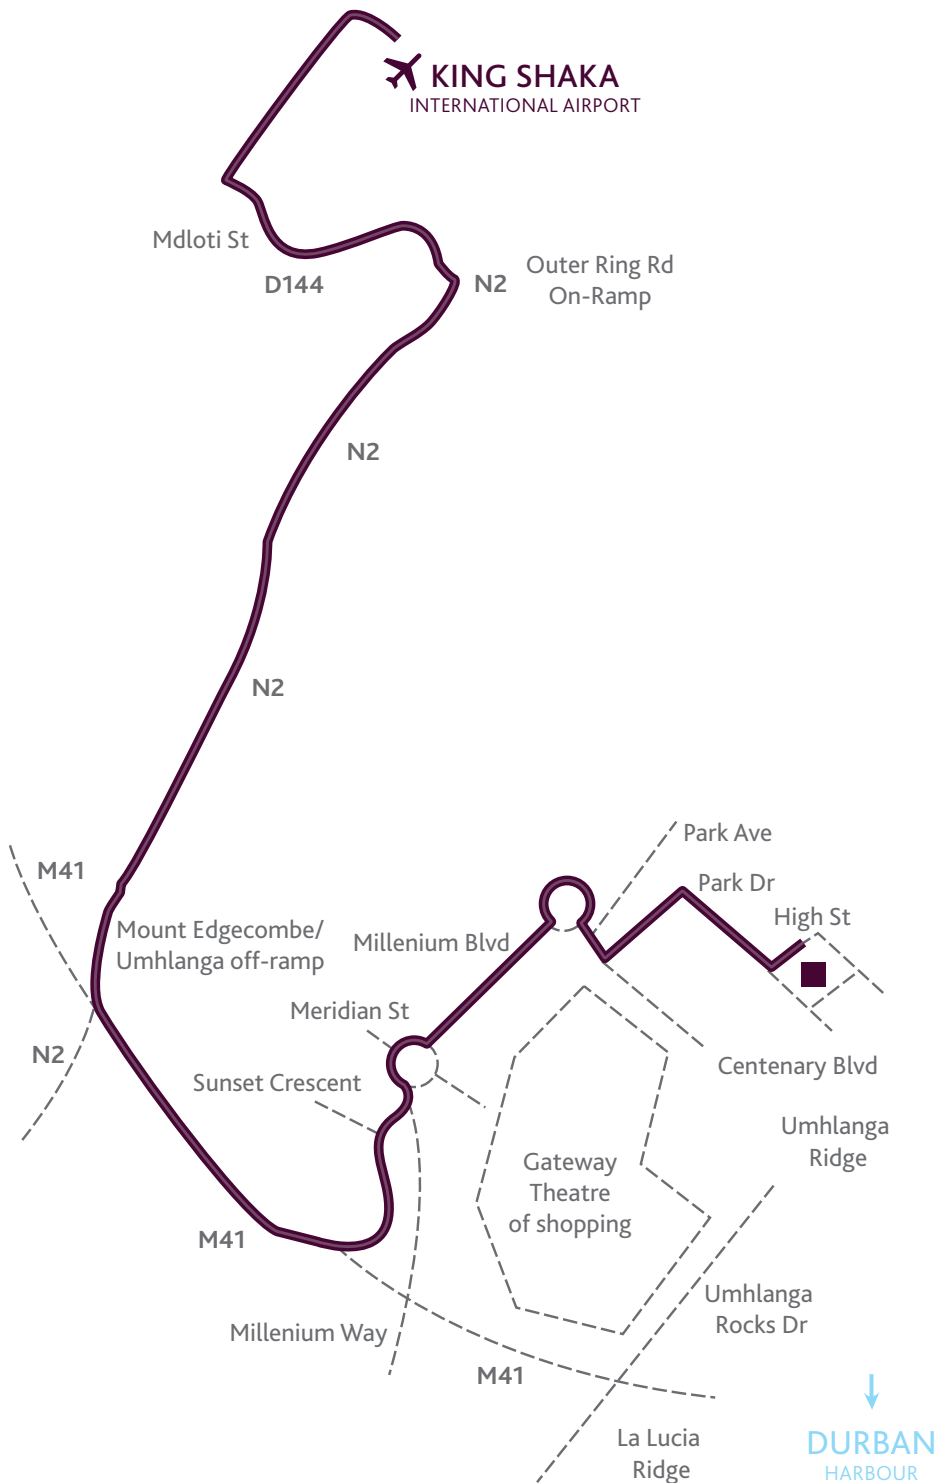

 **KING SHAKA**
INTERNATIONAL AIRPORT

GROWTH-POINT

PROPERTIES

LINCOLN ON THE LAKE
4TH FLOOR, 2 THE HIGH ST,
PARKSIDE, UMHLANGA RIDGE
DURBAN
TEL: +27 (0) 31 584 5100

DIRECTIONS FROM DURBAN KING SHAKA INTERNATIONAL AIRPORT TO GROWTHPOINT

- Head northwest toward Mdloti St/D144
- Turn left at Mdloti St/D144
- Take the on-ramp onto Outer Ring Rd/N2
- Take M41 exit off N2
- Take La Lucia Ridge/Umhlanga Ridge exit off M41
- When the road forks, keep to the left to "The Crescent" but keep going straight.
- Crossing over the yield sign, you will see a traffic circle in front of you.
- Go around the circle and take the second exit left onto Millennium Boulevard and continue until you reach the second circle
- Go round the circle turning right into Centenary Boulevard
- Second left into Park Avenue
- First right into Park Drive
- First left into High Street - Lincoln On The Lake (Growthpoint Dbn Office)