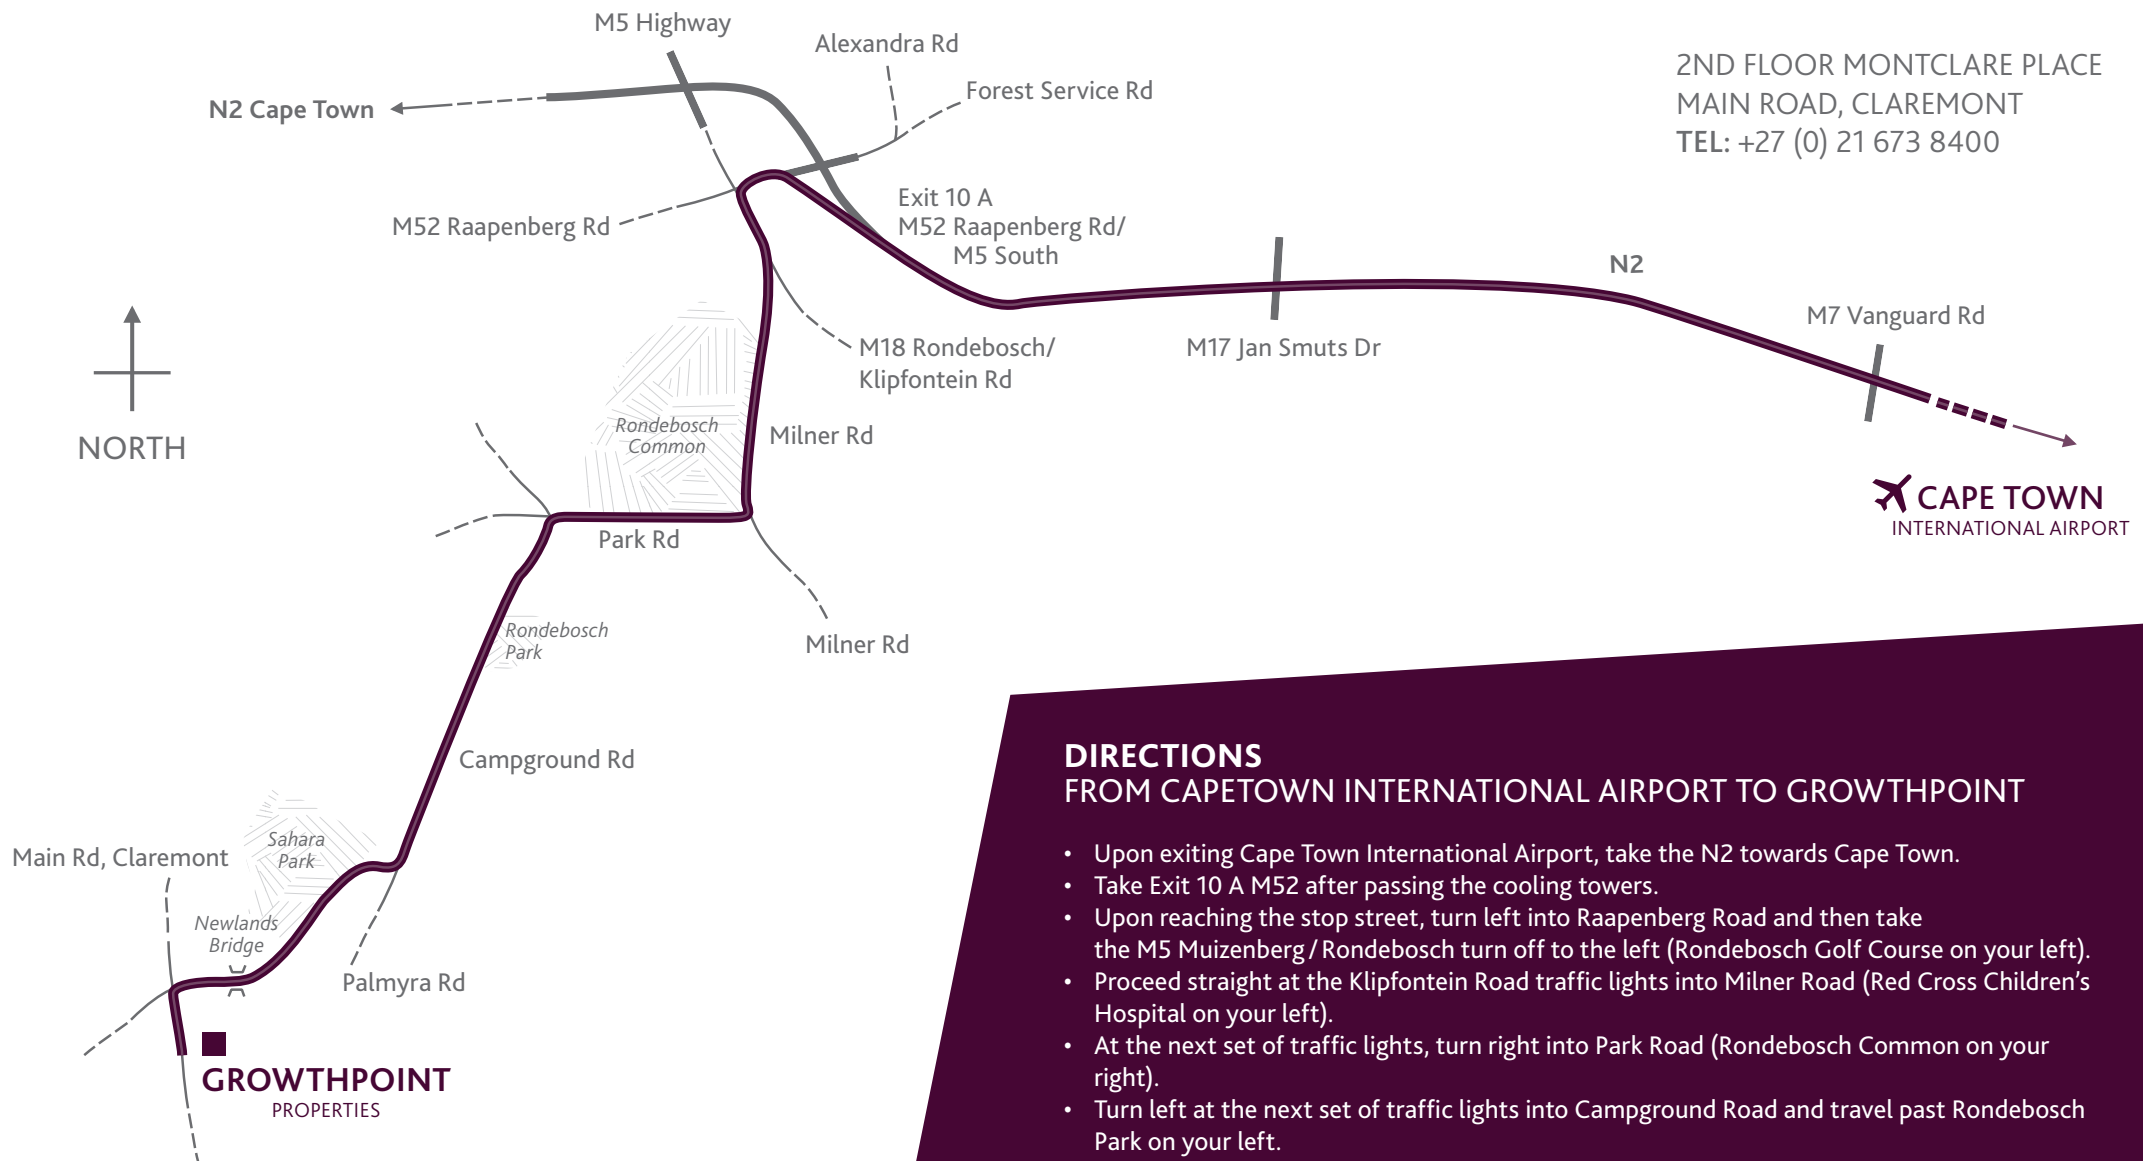

## DIRECTIONS

### FROM CAPETOWN INTERNATIONAL AIRPORT TO GROWTHPOINT

- Upon exiting Cape Town International Airport, take the N2 towards Cape Town.
- Take Exit 10 A M52 after passing the cooling towers.
- Upon reaching the stop street, turn left into Raapenberg Road and then take the M5 Muizenberg / Rondebosch turn off to the left (Rondebosch Golf Course on your left).
- Proceed straight at the Klipfontein Road traffic lights into Milner Road (Red Cross Children's Hospital on your left).
- At the next set of traffic lights, turn right into Park Road (Rondebosch Common on your right).
- Turn left at the next set of traffic lights into Campground Road and travel past Rondebosch Park on your left.
- At the next set of traffic lights, turn right into Campground Road where Kelvin Grove Club and Sahara Park Newlands are on your right.
- Travel over Newlands bridge and at the foot of the bridge, find MontClare Place on the left at the traffic lights (corner of Campground Road and Main Road, Claremont).
- The parking garage is located immediately left upon entering MontClare Place.